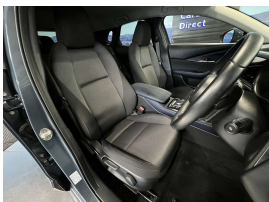

Wholesale Cars Direct

2021 Mazda Cx-30 Apple Car Play - Grade 4.5 - Premier WCD Condition

Stock ID	17249
Engine	2000 cc
Body	SUV
Odometer	66,990 km
Interior	0
Transmission	Automatic

Welcome to Wholesale Cars Direct.
WCD is quality, WCD is service, it is who we are.

Big spec, premium condition grade 4.5 Mazda CX-30. Comes with Smart city brake support, Active driving display (HUD), Radar cruise control, Lane departure warning, Lane keep assist system, Apple car play, Android auto, Electric tailgate, L E D auto lights, 3 Point Safety Belts for all Seats, Bluetooth Audio, USB, 7 air bags, Sky active stop start for fuel economy, Isofix car seat anchor points, Blind spot monitoring, Proximity key - Push button start, Reverse camera, Dual climate control, Front/Rear Parking sensors, Front/Rear cross traffic alert, Factory 18" alloy wheels.