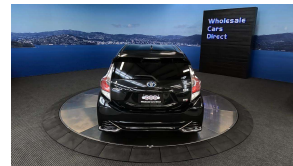

Wholesale Cars Direct

2017 Toyota Aqua Hybrid G GS Apple Car Play Android Auto

Vehicle	Odometer	Engine	Seats	Stock ID
Details	56.000 km	1500 cc	-	15533

TRADE IN's

All trade ins can be facilitated here quickly and easily