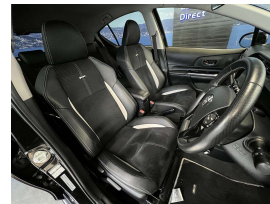

Wholesale Cars Direct

2017 Toyota Aqua Hybrid G GS Apple Car Play Android Auto

Vehicle	Odometer	Engine	Seats	Stock ID
Details	56.000 km	1500 cc	-	15533

TRADE IN's

All trade ins can be facilitated here quickly and easily