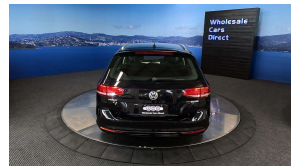

## 2016 Volkswagen Passat 1.4TSI - NZ Nav & Stereo Upgrade -

Vehicle	Odometer	Engine	Seats	Stock ID
Details	61.400 km	1400 cc	-	15738