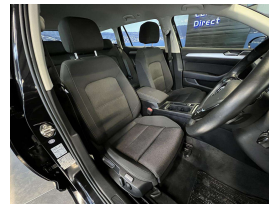

## 2016 Volkswagen Passat 1.4TSI - NZ Nav & Stereo Upgrade -

Vehicle	Odometer	Engine	Seats	Stock ID
Details	61.400 km	1400 cc	-	15738