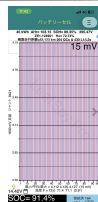

Wholesale Cars Direct

2021 Nissan Leaf 40Kwh XV Selection - Pristine Grade 4.5 - Great Spec.

Buy Safe
Nissan Leaf 40kWh XV Selection

Stock ID 17520

Engine , Electric

Body Hatchback

Odometer 53,122 km

Interior 0