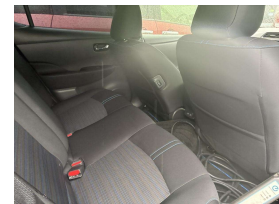

Wholesale Cars Direct

2021 Nissan Leaf 40Kwh XV Selection - Pristine Grade 4.5 - Great Spec.

Buy Safe
Nissan Leaf 40kWh XV Selection

Stock ID 17520

Engine , Electric

Body Hatchback

Odometer 53,122 km

Interior 0

Transmission Automatic

Welcome to Wholesale Cars Direct.
WCD is quality, WCD is service, it is who we are.

This Nissan Leaf is in transit from Japan, this can be purchased prior to arrival subject to condition & test drive. Some features include 10 Airbag, Smart Key With Engine Push Start Button, Navigation System, Audio Control Steering Switch, Auto Aircon, Auto Head Light System, 360 Surround View Monitor, Cruise Control, Pro-Pilot, E-Pedal, Steering And Seat Heater, LED Headlights, Fog Lamps, Rear Spoiler.