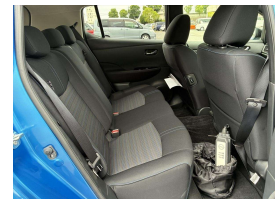

Wholesale Cars Direct

2022 Nissan Leaf G 40kwh - Grade 5 A - Pristine - English Dash

Stock ID 17497

Engine -

Body Hatchback

Odometer 33,539 km

Interior 0

Transmission Automatic