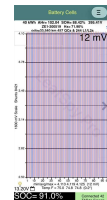

Wholesale Cars Direct

2022 Nissan Leaf G 40kwh - Grade 5 A - Pristine - English Dash

Stock ID 17497

Engine -

Body Hatchback

Odometer 33,539 km

Interior 0

Transmission Automatic

Welcome to Wholesale Cars Direct.
WCD is quality, WCD is service, it is who we are.

An auction sheet doesn't get any better than this for a second hand vehicle, grade 5 A is immaculate. This was bought in first week of June, arrival to NZ is expected part way through July.
This can be purchased prior to arrival subject to condition - test drive.