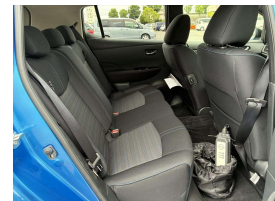

## 2022 Nissan Leaf G 40kwh - Grade 5 A - Pristine - English Dash

**Stock ID** 17497

**Engine** , Electric

**Body** Hatchback

**Odometer** 33,539 km

**Interior** 0

**Transmission** Automatic

Welcome to Wholesale Cars Direct.  
WCD is quality, WCD is service, it is who we are.