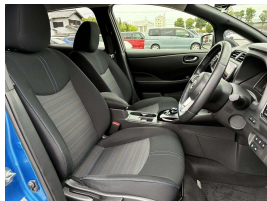

## 2022 Nissan Leaf G 40kwh - Grade 5 A - Pristine - English Dash

**Stock ID** 17497

**Engine** , Electric

**Body** Hatchback

**Odometer** 33,539 km

**Interior** 0

**Transmission** Automatic

Welcome to Wholesale Cars Direct.  
WCD is quality, WCD is service, it is who we are.