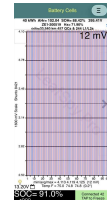

## 2022 Nissan Leaf G 40kwh - Grade 5 A - Pristine - English Dash

**Stock ID** 17497

**Engine** , Electric

**Body** Hatchback

**Odometer** 33,539 km

**Interior** 0

**Transmission** Automatic

Welcome to Wholesale Cars Direct.  
WCD is quality, WCD is service, it is who we are.