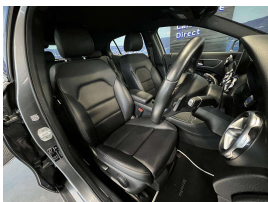

Wholesale Cars Direct

2017 Mercedes-Benz GLA 180 NZ New - NZ Navigation - Huge Spec SUV

Stock ID	16626
Engine	1600 cc, Internal Combustion
Body	SUV
Odometer	69,300 km
Interior	Leather
Transmission	Automatic

Welcome to Wholesale Cars Direct.
WCD is quality, WCD is service, it is who we are.

An extremely well cared for Mercedes SUV Style pack. Huge spec that comes with blind spot assistant, Active park assist, Automatic lane recognition, Collision warning system - Active brake intervention, Leather multi function steering wheel, Black fabric interior roof trim, Attention assist (Drowsiness detection) Black fabric roof trim, Proximity key - Push button start, 18 Inch factory alloys, Heated front seats, Pedestrian protection - Active engine hood, Front parking sensors, Bluetooth, NZ Navigation, 3 point seat belts for all seats, 11 Air bags, Electric retractable mirrors.