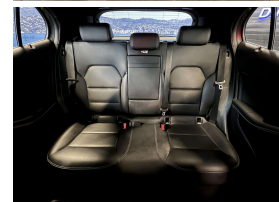

2017 Mercedes-Benz GLA 180 NZ New - NZ Navigation - Huge Spec SUV