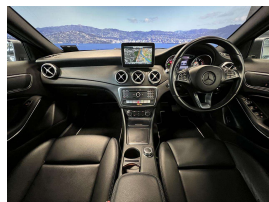

Wholesale Cars Direct

2017 Mercedes-Benz GLA 180 NZ New - NZ Navigation - Huge Spec SUV

Stock ID	16626
Engine	1600 cc, Internal Combustion
Body	SUV
Odometer	69,300 km
Interior	Leather
Transmission	Automatic

Welcome to Wholesale Cars Direct.
WCD is quality, WCD is service, it is who we are.

An extremely well cared for Mercedes SUV Style pack. Huge spec that comes with blind spot assistant, Active park assist, Automatic lane recognition, Collision warning system - Active brake intervention, Leather multi function steering wheel, Black fabric interior roof trim, Attention assist (Drowsiness detection) Black fabric roof trim, Proximity key - Push button start, 18 Inch factory alloys, Heated front seats, Pedestrian protection - Active engine hood, Front parking sensors, Bluetooth, NZ Navigation, 3 point seat belts for all seats, 11 Air bags, Electric retractable mirrors.