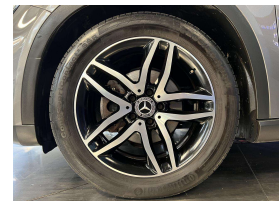

Wholesale Cars Direct

2017 Mercedes-Benz GLA 180 NZ New - NZ Navigation - Huge Spec SUV

Stock ID	16626
Engine	1600 cc, Internal Combustion
Body	SUV
Odometer	69,300 km
Interior	Leather
Transmission	Automatic

Welcome to Wholesale Cars Direct.
WCD is quality, WCD is service, it is who we are.

An extremely well cared for Mercedes SUV Style pack. Huge spec that comes with blind spot assistant, Active park assist, Automatic lane recognition, Collision warning system - Active brake intervention, Leather multi function steering wheel, Black fabric interior roof trim, Attention assist (Drowsiness detection) Black fabric roof trim, Proximity key - Push button start, 18 Inch factory alloys, Heated front seats, Pedestrian protection - Active engine hood, Front parking sensors, Bluetooth, NZ Navigation, 3 point seat belts for all seats, 11 Air bags, Electric retractable mirrors.