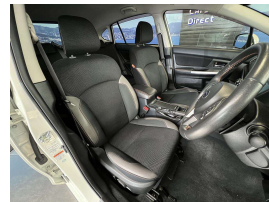

Wholesale Cars Direct

2016 Subaru XV Eyesight - AWD - Grade 4.5 - Apple Car Play

Vehicle	Odometer	Engine	Seats	Stock ID
Details	54.100 km	2000 cc	-	15828

TRADE IN's

All trade ins can be facilitated here quickly and easily