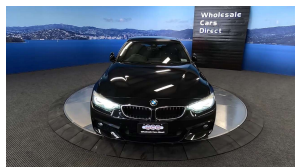

Wholesale Cars Direct

2018 BMW 420i XDrive AWD Facelift Gran Coupe MSport - 19" Alloys.

Stock ID	17094
Engine	2000 cc
Body	Sedan
Odometer	69,800 km
Interior	Leather
Transmission	Automatic

Welcome to Wholesale Cars Direct.
WCD is quality, WCD is service, it is who we are.

An extremely rare, extremely cool XDrive BMW facelift Gran Coupe. Black on black European class at its best. Huge Spec. Comes with Comfort access, Motorsport package, 19" Factory alloys, Heated sports front seats with electric memory drives seat, Full leather trim, Reversing camera, Adaptive Motorsport suspension, Front/Rear sensors, Heads Up Display, Lights package, Adaptive LED Head lights, Auto High beam Assist, Driving Assistant Plus, Active Protection, Forward collision warning, Pedestrian alert, Parking Assistance System plus, Integral Active front steering, Sports leather Steering Wheel, Motorsport aerodynamics package, Factory Bluetooth, HiFi loud speaker system,