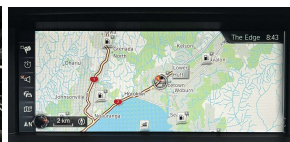

Wholesale Cars Direct

2018 BMW 420i XDrive AWD Facelift Gran Coupe MSport - 19" Alloys.

Stock ID	17094
Engine	2000 cc
Body	Sedan
Odometer	69,800 km
Interior	Leather
Transmission	Automatic

Welcome to Wholesale Cars Direct.
WCD is quality, WCD is service, it is who we are.

An extremely rare, extremely cool XDrive BMW facelift Gran Coupe. Black on black European class at its best. Huge Spec. Comes with Comfort access, Motorsport package, 19" Factory alloys, Heated sports front seats with electric memory drives seat, Full leather trim, Reversing camera, Adaptive Motorsport suspension, Front/Rear sensors, Heads Up Display, Lights package, Adaptive LED Head lights, Auto High beam Assist, Driving Assistant Plus, Active Protection, Forward collision warning, Pedestrian alert, Parking Assistance System plus, Integral Active front steering, Sports leather Steering Wheel, Motorsport aerodynamics package, Factory Bluetooth, HiFi loud speaker system,