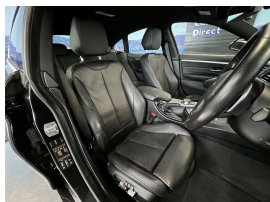

Wholesale Cars Direct

2018 BMW 420i XDrive AWD Facelift Gran Coupe MSport - 19" Alloys.

Stock ID	17094
Engine	2000 cc
Body	Sedan
Odometer	69,800 km
Interior	Leather
Transmission	Automatic

Welcome to Wholesale Cars Direct.
WCD is quality, WCD is service, it is who we are.

An extremely rare, extremely cool XDrive BMW facelift Gran Coupe. Black on black European class at its best. Huge Spec. Comes with Comfort access, Motorsport package, 19" Factory alloys, Heated sports front seats with electric memory drives seat, Full leather trim, Reversing camera, Adaptive Motorsport suspension, Front/Rear sensors, Heads Up Display, Lights package, Adaptive LED Head lights, Auto High beam Assist, Driving Assistant Plus, Active Protection, Forward collision warning, Pedestrian alert, Parking Assistance System plus, Integral Active front steering, Sports leather Steering Wheel, Motorsport aerodynamics package, Factory Bluetooth, HiFi loud speaker system,