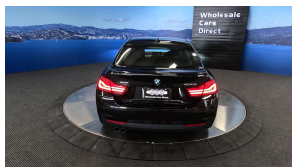

Wholesale Cars Direct

2018 BMW 420i XDrive AWD Facelift Gran Coupe MSport - 19" Alloys.

Stock ID	17094
Engine	2000 cc
Body	Sedan
Odometer	69,800 km
Interior	Leather
Transmission	Automatic

Welcome to Wholesale Cars Direct.
WCD is quality, WCD is service, it is who we are.

An extremely rare, extremely cool XDrive BMW facelift Gran Coupe. Black on black European class at its best. Huge Spec. Comes with Comfort access, Motorsport package, 19" Factory alloys, Heated sports front seats with electric memory drives seat, Full leather trim, Reversing camera, Adaptive Motorsport suspension, Front/Rear sensors, Heads Up Display, Lights package, Adaptive LED Head lights, Auto High beam Assist, Driving Assistant Plus, Active Protection, Forward collision warning, Pedestrian alert, Parking Assistance System plus, Integral Active front steering, Sports leather Steering Wheel, Motorsport aerodynamics package, Factory Bluetooth, HiFi loud speaker system,