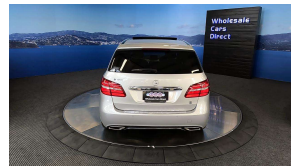

## 2018 Mercedes-Benz B 180 Leather - Panoramic Roof - NZ

Vehicle	Odometer	Engine	Seats	Stock ID
Details	53.500 km	1600 cc	-	15741