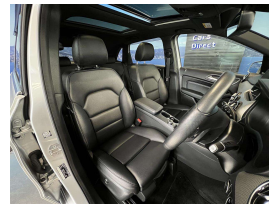

## 2018 Mercedes-Benz B 180 Leather - Panoramic Roof - NZ

Vehicle	Odometer	Engine	Seats	Stock ID
Details	53.500 km	1600 cc	-	15741