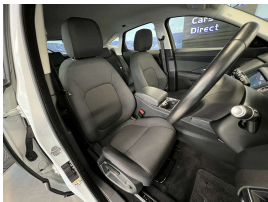

## 2018 Jaguar E-Pace 20" Alloys - AWD - Low Kms - 360 Degree Camera

<b>Stock ID</b>	17202
<b>Engine</b>	2000 cc
<b>Body</b>	SUV
<b>Odometer</b>	39,440 km
<b>Interior</b>	0
<b>Transmission</b>	Automatic

Welcome to Wholesale Cars Direct.  
WCD is quality, WCD is service, it is who we are.

An absolute pristine hot looking E-Pace Jaguar. Comes with 20" alloys with 4 brand new tyres fitted in NZ, Lane departure warning, Radar cruise control, Blind spot monitoring, Collision avoidance, Lane keep assist system, Selective drive modes, Auto headlights, Proximity key - Push button start, Electric Tailgate, ABS, Isofix child seat anchor points, 8 airbags, 3 Point seat belts for all seats, Front/Rear parking sensors, Reverse camera, 360 degree around view camera, Dual side climate control, Bluetooth handsfree, Multi function steering wheel, Apple Car Play upgrade to the value of \$1200, Also has had the Jaguar radio conversion, AWD.