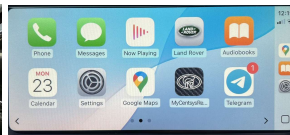

2018 Jaguar E-Pace 20" Alloys - AWD - Low Kms - 360 Degree Camera