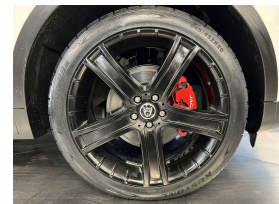

## 2018 Jaguar E-Pace 20" Alloys - AWD - Low Kms - 360 Degree Camera

<b>Stock ID</b>	17202
<b>Engine</b>	2000 cc
<b>Body</b>	SUV
<b>Odometer</b>	39,440 km
<b>Interior</b>	0
<b>Transmission</b>	Automatic

Welcome to Wholesale Cars Direct.  
WCD is quality, WCD is service, it is who we are.

An absolute pristine hot looking E-Pace Jaguar. Comes with 20" alloys with 4 brand new tyres fitted in NZ, Lane departure warning, Radar cruise control, Blind spot monitoring, Collision avoidance, Lane keep assist system, Selective drive modes, Auto headlights, Proximity key - Push button start, Electric Tailgate, ABS, Isofix child seat anchor points, 8 airbags, 3 Point seat belts for all seats, Front/Rear parking sensors, Reverse camera, 360 degree around view camera, Dual side climate control, Bluetooth handsfree, Multi function steering wheel, Apple Car Play, AWD.