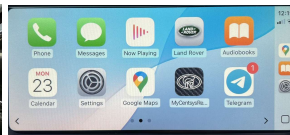

Wholesale Cars Direct

2018 Jaguar E-Pace 20" Alloys - AWD - Low Kms - 360 Degree Camera

Stock ID	17202
Engine	2000 cc
Body	SUV
Odometer	39,440 km
Interior	0
Transmission	Automatic

Welcome to Wholesale Cars Direct.
WCD is quality, WCD is service, it is who we are.

An absolute pristine hot looking E-Pace Jaguar. Comes with 20" alloys with 4 brand new tyres fitted in NZ, Lane departure warning, Radar cruise control, Blind spot monitoring, Collision avoidance, Lane keep assist system, Selective drive modes, Auto headlights, Proximity key - Push button start, Electric Tailgate, ABS, Isofix child seat anchor points, 8 airbags, 3 Point seat belts for all seats, Front/Rear parking sensors, Reverse camera, 360 degree around view camera, Dual side climate control, Bluetooth handsfree, Multi function steering wheel, Apple Car Play upgrade to the value of \$1400., AWD.