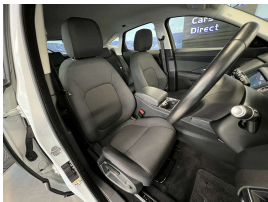

Wholesale Cars Direct

2018 Jaguar E-Pace 20" Alloys - AWD - Low Kms - 360 Degree Camera

Stock ID	17202
Engine	2000 cc
Body	SUV
Odometer	39,440 km
Interior	0
Transmission	Automatic

Welcome to Wholesale Cars Direct.
WCD is quality, WCD is service, it is who we are.

An absolute pristine hot looking E-Pace Jaguar. Comes with 20" alloys with 4 brand new tyres fitted in NZ, Lane departure warning, Radar cruise control, Blind spot monitoring, Collision avoidance, Lane keep assist system, Selective drive modes, Auto headlights, Proximity key - Push button start, Electric Tailgate, ABS, Isofix child seat anchor points, 8 airbags, 3 Point seat belts for all seats, Front/Rear parking sensors, Reverse camera, 360 degree around view camera, Dual side climate control, Bluetooth handsfree, Multi function steering wheel, Apple Car Play upgrade to the value of \$1400., AWD.