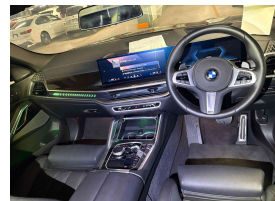

## 2018 BMW X1 X Drive AWD - Facelift Motor Sport - Pure Class - Grade

**Stock ID** 17171  
**Engine** 2000 cc  
**Body** SUV  
**Odometer** 59,540 km  
**Interior** Leather  
**Transmission** Automatic