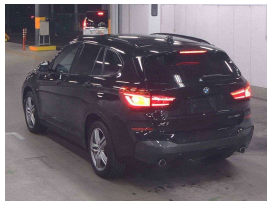

## 2018 BMW X1 X Drive AWD - Facelift Motor Sport - Pure Class - Grade

**Stock ID** 17171  
**Engine** 2000 cc  
**Body** SUV  
**Odometer** 59,540 km  
**Interior** Leather  
**Transmission** Automatic