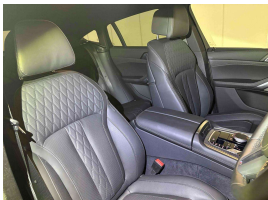

## 2018 BMW X1 X Drive AWD - Facelift Motor Sport - Pure Class - Grade

**Stock ID** 17171  
**Engine** 2000 cc  
**Body** SUV  
**Odometer** 59,540 km  
**Interior** Leather  
**Transmission** Automatic