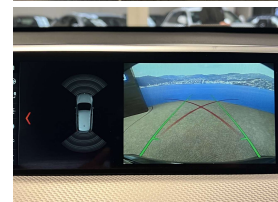

Wholesale Cars Direct

2018 BMW X1 X Drive AWD - Facelift Motor Sport - Pure Class - Grade

Stock ID	17171
Engine	2000 cc
Body	SUV
Odometer	59,680 km
Interior	Leather
Transmission	Automatic

Welcome to Wholesale Cars Direct.
WCD is quality, WCD is service, it is who we are.

A pristine condition BIG spec European luxury SUV. Facelift BMW X1 Motorsport. Comes with performance control, Exterior mirror package, Comfort access, Park assistant, Reverse Camera, Lights package, LED headlights, Adaptive headlights, Automatic tail gate, Driving Assistant, Adaptive cruise control, Pedestrian alert, Automatic wipers, Lane departure warning, Front end collision warning, Tire pressure monitoring system, Multifunction leather sports steering wheel with paddle shift tiptronic, Factory Bluetooth, NZ Navigation, Stereo upgraded to NZ spec, Wireless Apple CarPlay, Heads up display, Motorsport aerodynamics package, Proximity key - Push Button Start, 10 air bags, iDrive, 3 Point Safety