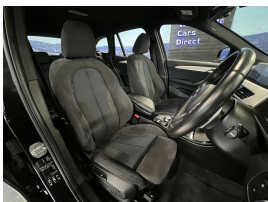

Wholesale Cars Direct

2018 BMW X1 X Drive AWD - Facelift Motor Sport - Pure Class - Grade

Stock ID	17171
Engine	2000 cc
Body	SUV
Odometer	59,680 km
Interior	Leather
Transmission	Automatic

Welcome to Wholesale Cars Direct.
WCD is quality, WCD is service, it is who we are.

A pristine condition BIG spec European luxury SUV. Facelift BMW X1 Motorsport. Comes with performance control, Exterior mirror package, Comfort access, Park assistant, Reverse Camera, Lights package, LED headlights, Adaptive headlights, Automatic tail gate, Driving Assistant, Adaptive cruise control, Pedestrian alert, Automatic wipers, Lane departure warning, Front end collision warning, Tire pressure monitoring system, Multifunction leather sports steering wheel with paddle shift tiptronic, Factory Bluetooth, NZ Navigation, Stereo upgraded to NZ spec, Wireless Apple CarPlay, Heads up display, Motorsport aerodynamics package, Proximity key - Push Button Start, 10 air bags, iDrive, 3 Point Safety