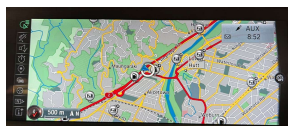

Wholesale Cars Direct

2018 BMW X1 X Drive AWD - Facelift Motor Sport - Pure Class - Grade

Stock ID	17171
Engine	2000 cc
Body	SUV
Odometer	59,680 km
Interior	Leather
Transmission	Automatic

Welcome to Wholesale Cars Direct.
WCD is quality, WCD is service, it is who we are.

A pristine condition BIG spec European luxury SUV. Facelift BMW X1 Motorsport. Comes with performance control, Exterior mirror package, Comfort access, Park assistant, Reverse Camera, Lights package, LED headlights, Adaptive headlights, Automatic tail gate, Driving Assistant, Adaptive cruise control, Pedestrian alert, Automatic wipers, Lane departure warning, Front end collision warning, Tire pressure monitoring system, Multifunction leather sports steering wheel with paddle shift tiptronic, Factory Bluetooth, NZ Navigation, Stereo upgraded to NZ spec, Wireless Apple CarPlay, Heads up display, Motorsport aerodynamics package, Proximity key - Push Button Start, 10 air bags, iDrive, 3 Point Safety