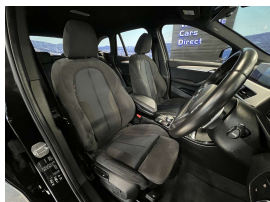

Wholesale Cars Direct

2018 BMW X1 X Drive AWD - Facelift Motor Sport - Pure Class - Grade

Stock ID	17171
Engine	2000 cc
Body	SUV
Odometer	59,680 km
Interior	Leather
Transmission	Automatic

Welcome to Wholesale Cars Direct.
WCD is quality, WCD is service, it is who we are.

A pristine condition BIG spec European luxury SUV. Facelift BMW X1 Motorsport. Comes with performance control, Exterior mirror package, Comfort access, Park assistant, Reverse Camera, Lights package, LED headlights, Adaptive headlights, Automatic tail gate, Driving Assistant, Adaptive cruise control, Pedestrian alert, Automatic wipers, Lane departure warning, Front end collision warning, Tire pressure monitoring system, Multifunction leather sports steering wheel with paddle shift tiptronic, Factory Bluetooth, NZ Navigation, Stereo upgraded to NZ spec, Wireless Apple CarPlay, Heads up display, Motorsport aerodynamics package, Proximity key - Push Button Start, 10 air bags, iDrive, 3 Point Safety