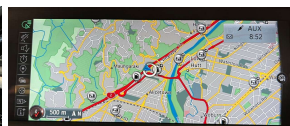

Wholesale Cars Direct

2018 BMW X1 X Drive AWD - Facelift Motor Sport - Pure Class - Grade

Stock ID	17171
Engine	2000 cc
Body	SUV
Odometer	59,680 km
Interior	Leather
Transmission	Automatic

Welcome to Wholesale Cars Direct.
WCD is quality, WCD is service, it is who we are.

A pristine condition BIG spec European luxury SUV. Facelift BMW X1 Motorsport. Comes with performance control, Exterior mirror package, Comfort access, Park assistant, Reverse Camera, Lights package, LED headlights, Adaptive headlights, Automatic tail gate, Driving Assistant, Adaptive cruise control, Pedestrian alert, Automatic wipers, Lane departure warning, Front end collision warning, Tire pressure monitoring system, Multifunction leather sports steering wheel with paddle shift tiptronic, Factory Bluetooth, NZ Navigation, Stereo upgraded to NZ spec, Wireless Apple CarPlay, Heads up display, Motorsport aerodynamics package, Proximity key - Push Button Start, 10 air bags, iDrive, 3 Point Safety