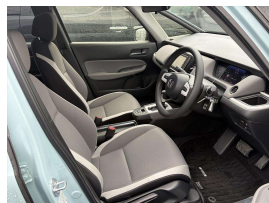

2020 Honda Fit Hybrid e:HEV Crosstar - WCD Premium Condition.

Stock ID 17403
Engine 1500 cc, Hybrid
Body Hatchback
Odometer 92,360 km
Interior 0
Transmission Automatic

Welcome to Wholesale Cars Direct. WCD is quality, WCD is service, it is who we are.

Great condition/spec hybrid Honda Fit. This is due to arrive end of June. It can be fast tracked through compliance upon arrival with genuine interest, or purchased prior subject to condition & test drive.