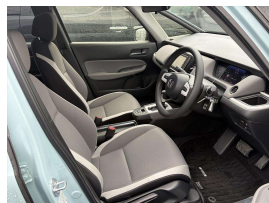

2020 Honda Fit Hybrid e:HEV Crosstar - WCD Premium Condition.

Stock ID 17403
Engine 1500 cc, Hybrid
Body Hatchback
Odometer 92,360 km
Interior 0
Transmission Automatic

Welcome to Wholesale Cars Direct. WCD is quality, WCD is service, it is who we are.

This vehicle is in storge. It can be processed upon genuine interest or purchased subject to condition & test drive.