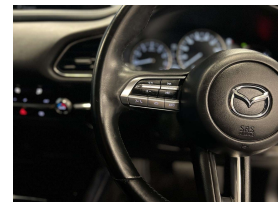

2021 Mazda Cx-30 S Pro Active - Grade 4.5 - Apple Car Play. $27,990