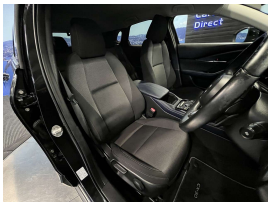

2021 Mazda Cx-30 S Pro Active - Grade 4.5 - Apple Car Play. $27,990