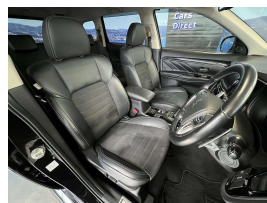

Wholesale Cars Direct

2019 Mitsubishi Outlander PHEV - 100% SOH - G - 2.4L -

Vehicle	Odometer	Engine	Seats	Stock ID
Details	58.486 km	2400 cc	5	16118

TRADE IN's

All trade ins can be facilitated here quickly and easily