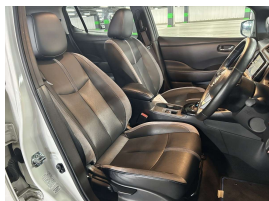

Wholesale Cars Direct

2022 Nissan Leaf Grade 4.5 - XV Selection 40kwh - Leather - English

Stock ID 17463
Engine , Electric
Body Hatchback
Odometer 47,389 km
Interior Leather
Transmission Automatic

Welcome to Wholesale Cars Direct.
WCD is quality, WCD is service, it is who we are.

A pristine big spec Nissan Leaf XV. Grade 4.5 as expected from WCD. Bought in first week of May, arrival to NZ is expected end of June.
This can be purchased prior to arrival subject to condition - test drive.