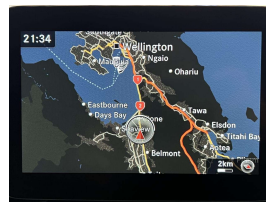

## 2017 Mercedes-Benz C 220d Laureus Edition - Panoramic Sunroof-

<b>Stock ID</b>	17104
<b>Engine</b>	2200 cc
<b>Body</b>	Station Wagon
<b>Odometer</b>	49,000 km
<b>Interior</b>	Leather
<b>Transmission</b>	Automatic

Welcome to Wholesale Cars Direct.  
WCD is quality, WCD is service, it is who we are.

Exceptional value big spec Mercedes estate. Comes with panoramic sliding sunroof, autonomous cruise control (Distronic plus), Active blind spot assist, Multi-function sport steering wheel with paddle shift tiptronic, Attention assist (Drowsiness detection) Active lane keep assist, Rear end collision warning, Distronic plus cross support (DTR+Q), Expanded brake assist (BAS+Q) Autonomous brake intervention, Collision minimization brake intervention, Ambient illumination, AMG styling front spoiler - Side skirt, 18" AMG 5 spoke alloys, AMG line interior – AMG sports package interior, Dark tinted glass, Heated front seats - Drivers seat with memory function, Pedestrian protection - Active