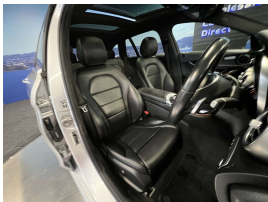

## 2017 Mercedes-Benz C 220d Laureus Edition - Panoramic Sunroof-

<b>Stock ID</b>	17104
<b>Engine</b>	2200 cc
<b>Body</b>	Station Wagon
<b>Odometer</b>	49,000 km
<b>Interior</b>	Leather
<b>Transmission</b>	Automatic

Welcome to Wholesale Cars Direct.  
WCD is quality, WCD is service, it is who we are.

Exceptional value big spec Mercedes estate. Comes with panoramic sliding sunroof, autonomous cruise control (Distronic plus), Active blind spot assist, Multi-function sport steering wheel with paddle shift tiptronic, Attention assist (Drowsiness detection) Active lane keep assist, Rear end collision warning, Distronic plus cross support (DTR+Q), Expanded brake assist (BAS+Q) Autonomous brake intervention, Collision minimization brake intervention, Ambient illumination, AMG styling front spoiler - Side skirt, 18" AMG 5 spoke alloys, AMG line interior – AMG sports package interior, Dark tinted glass, Heated front seats - Drivers seat with memory function, Pedestrian protection - Active