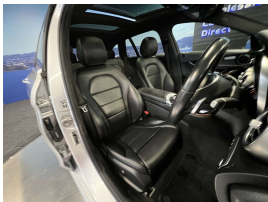

Wholesale Cars Direct

2017 Mercedes-Benz C 220d Laureus Edition - Panoramic Sunroof-

Stock ID	17104
Engine	2200 cc, Internal Combustion
Body	Station Wagon
Odometer	49,000 km
Interior	Leather
Transmission	Automatic

Welcome to Wholesale Cars Direct.
WCD is quality, WCD is service, it is who we are.

Exceptional value big spec Mercedes estate. Comes with panoramic sliding sunroof, autonomous cruise control (Distronic plus), Active blind spot assist, Multi-function sport steering wheel with paddle shift tiptronic, Attention assist (Drowsiness detection) Active lane keep assist, Rear end collision warning, Distronic plus cross support (DTR+Q), Expanded brake assist (BAS+Q) Autonomous brake intervention, Collision minimization brake intervention, Ambient illumination, AMG styling front spoiler - Side skirt, 18" AMG 5 spoke alloys, AMG line interior – AMG sports package interior, Dark tinted glass, Heated front seats - Drivers seat with memory function, Pedestrian protection - Active