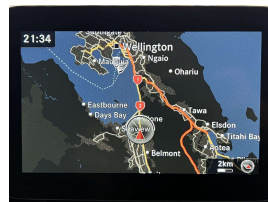

Wholesale Cars Direct

2017 Mercedes-Benz C 220d Laureus Edition - Panoramic Sunroof-

Stock ID	17104
Engine	2200 cc, Internal Combustion
Body	Station Wagon
Odometer	49,000 km
Interior	Leather
Transmission	Automatic

Welcome to Wholesale Cars Direct.
WCD is quality, WCD is service, it is who we are.

Exceptional value big spec Mercedes estate. Comes with panoramic sliding sunroof, autonomous cruise control (Distronic plus), Active blind spot assist, Multi-function sport steering wheel with paddle shift tiptronic, Attention assist (Drowsiness detection) Active lane keep assist, Rear end collision warning, Distronic plus cross support (DTR+Q), Expanded brake assist (BAS+Q) Autonomous brake intervention, Collision minimization brake intervention, Ambient illumination, AMG styling front spoiler - Side skirt, 18" AMG 5 spoke alloys, AMG line interior – AMG sports package interior, Dark tinted glass, Heated front seats - Drivers seat with memory function, Pedestrian protection - Active