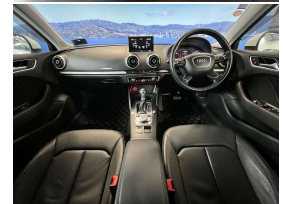

Quality is not a marketing act at Wholesale Cars Direct, it is who we are.

This is the best of this model we've ever had. Not only that this is the most immaculate of this model we've had. This A3 is an extremely special car. No paint required, it is been so well looked after. We have fitted a brand new set of tyres to the value of $627. It comes with Radar cruise control, 9 x SRS Airbags, Electronic stability control, Full leather trim, Auto headlights, Heated front seats, Parking sensors, Reverse camera, Paddle Shift Tiptronic, Proximity Key, Push Button Start, Factory 16 inch alloys, Navigation & Stereo upgraded to NZ spec, 3 Point Seat Belts For All Seats, Dual Side Climate Control, Isofix Car Seat Anchor Points. Equipped with a 1.4 Litre Turbocharged Engine.

TRADE IN's

All trade ins can be facilitated here quickly and easily

FINANCE

Using only New Zealand's best finance companies we are focused on ensuring a simple, hassle free experience to have you driving away in your new vehicle as quickly as possible

Wholesale Cars Direct, Phone 0800 22 44 02, Email sales@wcd.co.nz