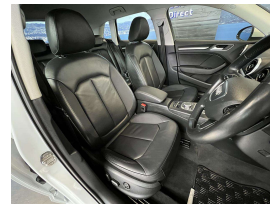

Quality is not a marketing act at Wholesale Cars Direct, it is who we are.

This is the best of this model we've ever had. Not only that this is the most immaculate of this model we've had. This A3 is an extremely special car. No paint required, it is been so well looked after. We have fitted a brand new set of tyres to the value of $627. It comes with Radar cruise control, 9 x SRS Airbags, Electronic stability control, Full leather trim, Auto headlights, Heated front seats, Parking sensors, Reverse camera, Paddle Shift Tiptronic, Proximity Key, Push Button Start, Factory 16 inch alloys, Navigation & Stereo upgraded to NZ spec, 3 Point Seat Belts For All Seats, Dual Side Climate Control, Isofix Car Seat Anchor Points. Equipped with a 1.4 Litre Turbocharged Engine.

TRADE IN's

All trade ins can be facilitated here quickly and easily

FINANCE

Using only New Zealand's best finance companies we are focused on ensuring a simple, hassle free experience to have you driving away in your new vehicle as quickly as possible

Wholesale Cars Direct, Phone 0800 22 44 02, Email sales@wcd.co.nz