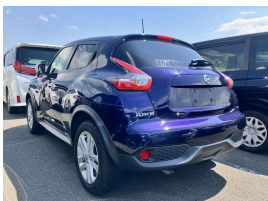

Wholesale Cars Direct

2015 Nissan Juke RX Limited - Grade 4.5 - Leather. \$14,990

Stock ID 17421

Engine 1500 cc

Body SUV

Odometer 71,278 km

Interior Leather

Transmission Automatic

Welcome to Wholesale Cars Direct. WCD is quality, WCD is service, it is who we are.

RX limited personalization spec, grade 4.5 as expected from WCD. This is due to arrive end of June. It can be fast tracked through compliance upon arrival with genuine interest, or purchased prior subject to condition & test drive.