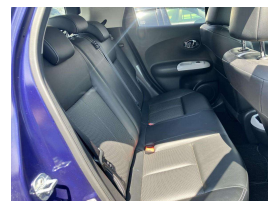

2015 Nissan Juke RX Limited - Grade 4.5 - Leather. $14,990

Stock ID 17421

Engine 1500 cc

Body SUV

Odometer 71,278 km

Interior Leather

Transmission Automatic

Welcome to Wholesale Cars Direct. WCD is quality, WCD is service, it is who we are.

RX limited personalization spec, grade 4.5 as expected from WCD. This is due to arrive end of June. It can be fast tracked through compliance upon arrival with genuine interest, or purchased prior subject to condition & test drive.