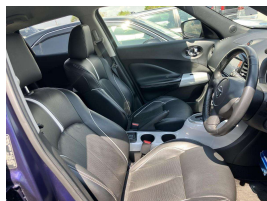

2015 Nissan Juke RX Limited - Grade 4.5 - Leather. $14,990

Stock ID 17421

Engine 1500 cc

Body SUV

Odometer 71,278 km

Interior Leather

Transmission Automatic

Welcome to Wholesale Cars Direct. WCD is quality, WCD is service, it is who we are.

RX limited personalization spec, grade 4.5 as expected from WCD. This is due to arrive end of June. It can be fast tracked through compliance upon arrival with genuine interest, or purchased prior subject to condition & test drive.