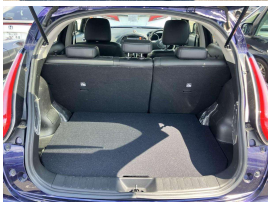

2015 Nissan Juke RX Limited - Grade 4.5 - Leather. $14,990

Buy Safe
Nissan has a proven safety record...
Nissan's safety features include...
Nissan's safety record is...
Nissan's safety features include...
Nissan's safety record is...

Stock ID 17421
Engine 1500 cc, Internal Combustion
Body SUV
Odometer 71,278 km
Interior Leather
Transmission Automatic

Welcome to Wholesale Cars Direct.
WCD is quality, WCD is service, it is who we are.

RX limited personalization spec, grade 4.5 as expected from WCD. This vehicle is in storage. It can be processed upon genuine interest or purchased subject to condition & test drive.