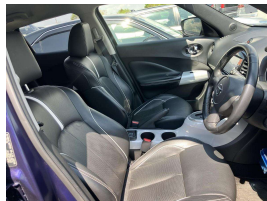

2015 Nissan Juke RX Limited - Grade 4.5 - Leather. $14,990

Buy Safe
Nissan has a proven safety record...
Nissan's safety features include...
Nissan's safety record is...
Nissan's safety features include...
Nissan's safety record is...

Stock ID 17421
Engine 1500 cc, Internal Combustion
Body SUV
Odometer 71,278 km
Interior Leather
Transmission Automatic

Welcome to Wholesale Cars Direct.
WCD is quality, WCD is service, it is who we are.

RX limited personalization spec, grade 4.5 as expected from WCD. This vehicle is in storage. It can be processed upon genuine interest or purchased subject to condition & test drive.