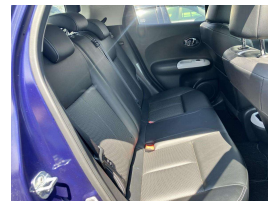

2015 Nissan Juke RX Limited - Grade 4.5 - Leather. $14,990

Buy Safe
Nissan has a proven safety record...
Nissan's safety features include...
Nissan's safety record is...
Nissan's safety features include...
Nissan's safety record is...

Stock ID 17421
Engine 1500 cc, Internal Combustion
Body SUV
Odometer 71,278 km
Interior Leather
Transmission Automatic

Welcome to Wholesale Cars Direct.
WCD is quality, WCD is service, it is who we are.

RX limited personalization spec, grade 4.5 as expected from WCD. This vehicle is in storage. It can be processed upon genuine interest or purchased subject to condition & test drive.