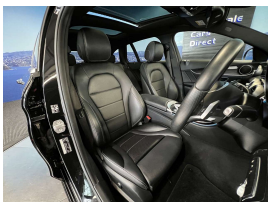

Wholesale Cars Direct

2017 Mercedes-Benz C 220D Laureus Edition - Panoramic Sun Roof -

Stock ID	17103
Engine	2200 cc
Body	Station Wagon
Odometer	59,990 km
Interior	Leather
Transmission	Automatic

Welcome to Wholesale Cars Direct.
WCD is quality, WCD is service, it is who we are.

An extremely rare black on black diesel Mercedes estate. A really special vehicle loaded with factory extras. A pristine grade 4.5 vehicle. Comes with panoramic sliding sunroof, autonomous cruise control (Distronic plus), Active blind spot assist, Multi-function sport steering wheel with paddle shift tiptronic, Attention assist (Drowsiness detection) Active lane keep assist, Rear end collision warning, Distronic plus cross support (DTR+Q), Expanded brake assist (BAS+Q) Autonomous brake intervention, Collision minimization brake intervention, Ambient illumination, AMG styling front spoiler - Side skirt, 18" AMG 5 spoke alloys, AMG line interior – AMG sports package interior, Dark tinted glass, Heated