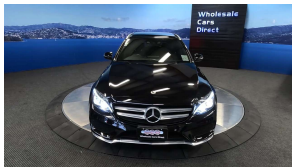

Wholesale Cars Direct

2017 Mercedes-Benz C 220D Laureus Edition - Panoramic Sun Roof -

Stock ID	17103
Engine	2200 cc
Body	Station Wagon
Odometer	59,990 km
Interior	Leather
Transmission	Automatic

Welcome to Wholesale Cars Direct.
WCD is quality, WCD is service, it is who we are.

An extremely rare black on black diesel Mercedes estate. A really special vehicle loaded with factory extras. A pristine grade 4.5 vehicle. Comes with panoramic sliding sunroof, autonomous cruise control (Distronic plus), Active blind spot assist, Multi-function sport steering wheel with paddle shift tiptronic, Attention assist (Drowsiness detection) Active lane keep assist, Rear end collision warning, Distronic plus cross support (DTR+Q), Expanded brake assist (BAS+Q) Autonomous brake intervention, Collision minimization brake intervention, Ambient illumination, AMG styling front spoiler - Side skirt, 18" AMG 5 spoke alloys, AMG line interior – AMG sports package interior, Dark tinted glass, Heated