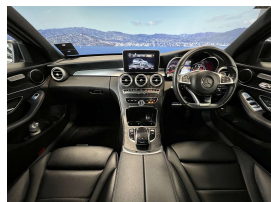

Wholesale Cars Direct

2017 Mercedes-Benz C 220D Laureus Edition - Panoramic Sun Roof -

Stock ID	17103
Engine	2200 cc
Body	Station Wagon
Odometer	59,990 km
Interior	Leather
Transmission	Automatic

Welcome to Wholesale Cars Direct.
WCD is quality, WCD is service, it is who we are.

An extremely rare black on black diesel Mercedes estate. A really special vehicle loaded with factory extras. A pristine grade 4.5 vehicle. Comes with panoramic sliding sunroof, autonomous cruise control (Distronic plus), Active blind spot assist, Multi-function sport steering wheel with paddle shift tiptronic, Attention assist (Drowsiness detection) Active lane keep assist, Rear end collision warning, Distronic plus cross support (DTR+Q), Expanded brake assist (BAS+Q) Autonomous brake intervention, Collision minimization brake intervention, Ambient illumination, AMG styling front spoiler - Side skirt, 18" AMG 5 spoke alloys, AMG line interior – AMG sports package interior, Dark tinted glass, Heated