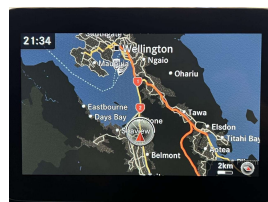

Wholesale Cars Direct

2017 Mercedes-Benz C 220D Laureus Edition - Panoramic Sun Roof -

Stock ID	17103
Engine	2200 cc
Body	Station Wagon
Odometer	59,990 km
Interior	Leather
Transmission	Automatic

Welcome to Wholesale Cars Direct.
WCD is quality, WCD is service, it is who we are.

An extremely rare black on black diesel Mercedes estate. A really special vehicle loaded with factory extras. A pristine grade 4.5 vehicle. Comes with panoramic sliding sunroof, autonomous cruise control (Distronic plus), Active blind spot assist, Multi-function sport steering wheel with paddle shift tiptronic, Attention assist (Drowsiness detection) Active lane keep assist, Rear end collision warning, Distronic plus cross support (DTR+Q), Expanded brake assist (BAS+Q) Autonomous brake intervention, Collision minimization brake intervention, Ambient illumination, AMG styling front spoiler - Side skirt, 18" AMG 5 spoke alloys, AMG line interior – AMG sports package interior, Dark tinted glass, Heated