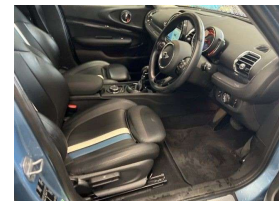

2018 Mini Clubman Hot Cooper S - Grade 4.5 - Pristine WCD. $24,990

Stock ID 17323

Engine 1990 cc, Internal Combustion

Body Hatchback

Odometer 62,811 km

Interior 0

Transmission Automatic

Welcome to Wholesale Cars Direct. WCD is quality, WCD is service, it is who we are.

This vehicle is in storage. It can be processed upon genuine interest or purchased subject to condition & test drive.