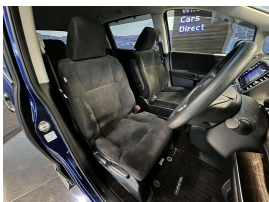

Wholesale Cars Direct

2019 Honda Odyssey Honda Sensing - Wireless Apple Car Play - Cruise

Stock ID	17308
Engine	2400 cc
Body	People Mover
Odometer	72,060 km
Interior	7 seats, 0
Transmission	Automatic

Welcome to Wholesale Cars Direct.
WCD is quality, WCD is service, it is who we are.

The most sort after colour in the new shape Odyssey, great look. An immaculate Honda sensing spec. Comes with a Wireless Apple Car Play stereo fitted in NZ, radar cruise control, 10 airbags, Proximity keyless entry - Push button start, Automatic headlights, Stability Control, Dual electric sliding doors, Forward collision warning, Lane departure warning, Factory 17" alloys, Reverse camera, 3 point safety belts for all seats, Isofix car seat anchor points, 5 star safety rating.