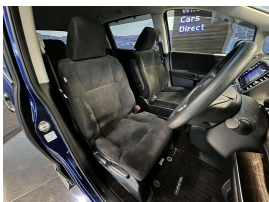

Wholesale Cars Direct

2019 Honda Odyssey Honda Sensing - Wireless Apple Car Play - Cruise

Stock ID 17308

Engine 2400 cc

Body People Mover

Odometer 72,060 km

Interior 7 seats, 0

Transmission Automatic

Welcome to Wholesale Cars Direct.
WCD is quality, WCD is service, it is who we are.

The most sort after colour in the new shape Odyssey, great look. An immaculate Honda sensing spec. Comes with a Wireless Apple Car Play stereo fitted in NZ, radar cruise control, 10 airbags, Proximity keyless entry - Push button start, Automatic headlights, Stability Control, Dual electric sliding doors, Forward collision warning, Lane departure warning, Factory 17" alloys, Reverse camera, 3 point safety belts for all seats, Isofix car seat anchor points, 5 star safety rating.