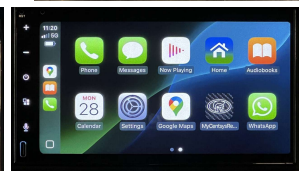

Wholesale Cars Direct

2019 Honda Odyssey Honda Sensing - Wireless Apple Car Play - Cruise

Stock ID 17308

Engine 2400 cc

Body People Mover

Odometer 72,060 km

Interior 7 seats, 0

Transmission Automatic

Welcome to Wholesale Cars Direct.
WCD is quality, WCD is service, it is who we are.

The most sort after colour in the new shape Odyssey, great look. An immaculate Honda sensing spec. Comes with a Wireless Apple Car Play stereo fitted in NZ, radar cruise control, 10 airbags, Proximity keyless entry - Push button start, Automatic headlights, Stability Control, Dual electric sliding doors, Forward collision warning, Lane departure warning, Factory 17" alloys, Reverse camera, 3 point safety belts for all seats, Isofix car seat anchor points, 5 star safety rating.