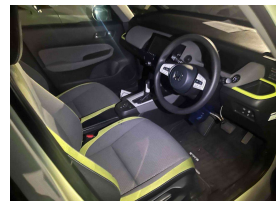

Wholesale Cars Direct

2020 Honda Fit Hybrid e::HEV - Grade 4.5 - WCD Pristine. \$23,990

Stock ID 17316

Engine 1500 cc, Hybrid

Body Hatchback

Odometer 29,482 km

Interior 0

Transmission Automatic

Welcome to Wholesale Cars Direct.
WCD is quality, WCD is service, it is who we are.

A pristine grade 4.5 e:HEV Honda Fit. This has just arrived along with 80 other vehicles, it can be fast tracked through compliance upon genuine interest or purchased subject to condition & test drive.