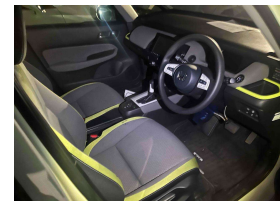

2020 Honda Fit Hybrid e::HEV - Grade 4.5 - WCD Pristine. $23,990

Stock ID 17316
Engine 1500 cc, Hybrid
Body Hatchback
Odometer 29,482 km
Interior 0
Transmission Automatic

Welcome to Wholesale Cars Direct. WCD is quality, WCD is service, it is who we are.

This vehicle is in storge. It can be processed upon genuine interest or purchased subject to condition & test drive.