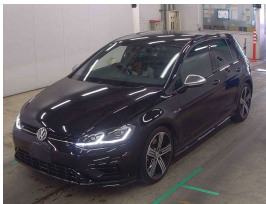

2019 Volkswagen Golf R AWD - Grade 4.5 - Leather - Pure Hot Style.

Stock ID 17453
Engine 2000 cc
Body Hatchback
Odometer 43,505 km
Interior Leather
Transmission Automatic

Welcome to Wholesale Cars Direct.
WCD is quality, WCD is service, it is who we are.

An absolute hot looking black on black Golf R. Hard to find in such pristine condition. Bought in first week of May from Japan, arrival to NZ is expected end of June. Grade 4.5 as expected by WCD bringing premium condition vehicles to NZ.
This can be purchased prior to arrival subject to condition & test drive.