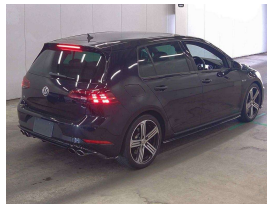

2019 Volkswagen Golf R AWD - Grade 4.5 - Leather - Pure Hot Style.

Stock ID 17453
Engine 2000 cc
Body Hatchback
Odometer 43,505 km
Interior Leather
Transmission Automatic

Welcome to Wholesale Cars Direct.
WCD is quality, WCD is service, it is who we are.

An absolute hot looking black on black Golf R. Hard to find in such pristine condition. Bought in first week of May from Japan, arrival to NZ is expected end of June. Grade 4.5 as expected by WCD bringing premium condition vehicles to NZ.
This can be purchased prior to arrival subject to condition & test drive.