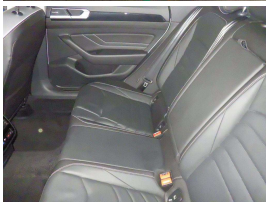

2021 Volkswagen Arteon 4Motion - Luxury Package - BIG Spec - Grade

Stock ID 17435
Engine 2000 cc
Body Sedan
Odometer 24,008 km
Interior 0
Transmission Automatic

Welcome to Wholesale Cars Direct. WCD is quality, WCD is service, it is who we are.

An extremely cool Luxury new shape Volkswagen Arteon, grade 4.5 as expected from WCD. This is due to arrive end of June/early July. It can be fast tracked through compliance upon arrival with genuine interest, or purchased prior subject to condition & test drive.