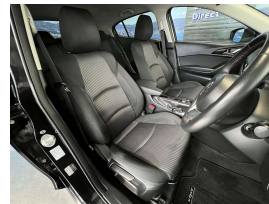

Wholesale Cars Direct

2015 Mazda Axela 1.5S - NZ Nav - Apple Car Play Android

Vehicle	Odometer	Engine	Seats	Stock ID
Details	67.656 km	1500 cc	-	15863

TRADE IN's

All trade ins can be facilitated here quickly and easily