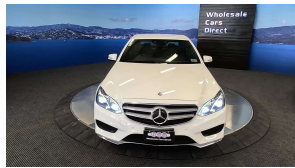

Wholesale Cars Direct

2016 Mercedes-Benz E 250 Facelift AMG Sports - Low Kms - HUGE Spec

Stock ID 17089

Engine 2000 cc

Body Sedan

Odometer 30,900 km

Interior 0

Transmission Automatic

Welcome to Wholesale Cars Direct.
WCD is quality, WCD is service, it is who we are.

Facelift AMG Sports, HUGE spec Mercedes Benz. Pristine condition as expected not only from WCD, but with these low Kms too. Comes with 360 degree camera, Reverse Camera, Mirrors package, Parking package, Front/Rear parking sensors, Bluetooth handsfree, Autonomous cruise control plus (DISTRONIC plus), Active park assist, Active blind spot assist, Active lane keep assist, Driving package, Rear end collision warning, Expanded brake assist (BAS+) Brake assist plus cross traffic (BAS+Q) Autonomous brake intervention warning for pedestrian, Heated sports front seats with memory package, Collision minimization brake intervention, AMG styling package - front bumper, side skirt,