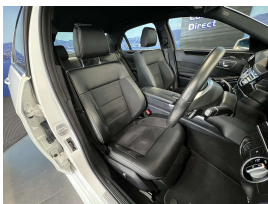

Wholesale Cars Direct

2016 Mercedes-Benz E 250 Facelift AMG Sports - Low Kms - HUGE Spec

Stock ID 17089

Engine 2000 cc

Body Sedan

Odometer 30,900 km

Interior 0

Transmission Automatic

Welcome to Wholesale Cars Direct.
WCD is quality, WCD is service, it is who we are.

Facelift AMG Sports, HUGE spec Mercedes Benz. Pristine condition as expected not only from WCD, but with these low Kms too. Comes with 360 degree camera, Reverse Camera, Mirrors package, Parking package, Front/Rear parking sensors, Bluetooth handsfree, Autonomous cruise control plus (DISTRONIC plus), Active park assist, Active blind spot assist, Active lane keep assist, Driving package, Rear end collision warning, Expanded brake assist (BAS+) Brake assist plus cross traffic (BAS+Q) Autonomous brake intervention warning for pedestrian, Heated sports front seats with memory package, Collision minimization brake intervention, AMG styling package - front bumper, side skirt,