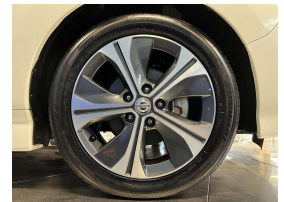

Wholesale Cars Direct

2018 Nissan Leaf G 40kwh - Leather - English Dash Upgrade -

Vehicle Details	Odometer 38.000 km	Engine 0 cc	Seats -	Stock ID 15705
-----------------	-----------------------	----------------	------------	-------------------