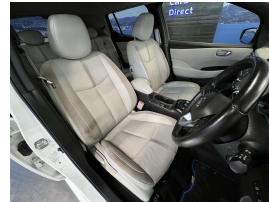

Wholesale Cars Direct

2018 Nissan Leaf G 40kwh - Leather - English Dash Upgrade -

Vehicle Details	Odometer 38.000 km	Engine 0 cc	Seats -	Stock ID 15705
-----------------	-----------------------	----------------	------------	-------------------