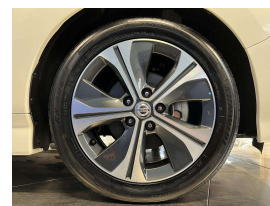

Wholesale Cars Direct

2018 Nissan Leaf G 40kwh - Leather - English Dash Upgrade -

Vehicle Details	Odometer 38.000 km	Engine 0 cc	Seats -	Stock ID 15705
-----------------	-----------------------	----------------	------------	-------------------