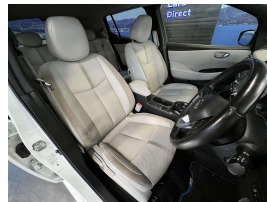

Wholesale Cars Direct

2018 Nissan Leaf G 40kwh - Leather - English Dash Upgrade -

Vehicle Details	Odometer 38.000 km	Engine 0 cc	Seats -	Stock ID 15705
-----------------	-----------------------	----------------	------------	-------------------