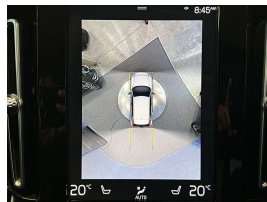

2022 Volvo XC40 Hybrid B4 AWD Inscription - Grade 5 A - Pristine - Lik