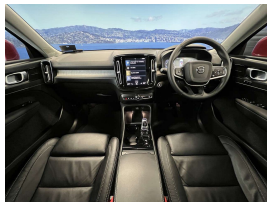

## 2022 Volvo XC40 Hybrid B4 AWD Inscription - Grade 5 A - Pristine - Lik

|                     |                 |
|---------------------|-----------------|
| <b>Stock ID</b>     | 17270           |
| <b>Engine</b>       | 2000 cc, Hybrid |
| <b>Body</b>         | SUV             |
| <b>Odometer</b>     | 18,100 km       |
| <b>Interior</b>     | Leather         |
| <b>Transmission</b> | Automatic       |

Welcome to Wholesale Cars Direct.  
WCD is quality, WCD is service, it is who we are.

An absolute pristine premium Inscription spec. Classified as the comfort & elegant model of the XC40, Inscription being more sophisticated. The most discerning of buyers will love - appreciate this grade 5 A mild hybrid XC40. In Japan this was graded like new, one of the tidiest inside & out we have had. Comes with 19" factory alloys, Panoramic sunroof, Harmon Kardon Audio, 360 degree surround camera, Reverse camera, Park assist, Apple Car Play, Collision avoidance, Blind spot monitoring, Rear cross traffic warning, Road sign information, Lane departure warning, Lane keep assist, Active L E D headlights, Leather interior, Auto headlights, Auto high beam, Heated Front seats with drivers memory seat,