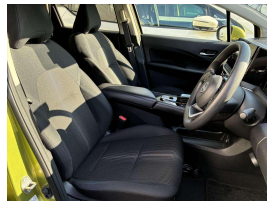

Wholesale Cars Direct

2020 Nissan Note Hybrid X Edition - BIG Spec - Grade 4.5. \$21,990

Stock ID 17365

Engine 1200 cc, Hybrid

Body Hatchback

Odometer 64,477 km

Interior 0

Transmission Automatic

Welcome to Wholesale Cars Direct. WCD is quality, WCD is service, it is who we are.

A pristine grade 4.5 Hybrid BIG spec Nissan Note. This has just arrived along with 80 other vehicles, it can be fast tracked through compliance upon genuine interest or purchased subject to condition & test drive.