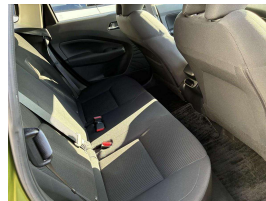

2020 Nissan Note Hybrid X Edition - BIG Spec - Grade 4.5. $21,990

Stock ID 17365

Engine 1200 cc, Hybrid

Body Hatchback

Odometer 64,477 km

Interior 0

Transmission Automatic

Welcome to Wholesale Cars Direct. WCD is quality, WCD is service, it is who we are.

A pristine grade 4.5 Hybrid BIG spec Nissan Note. This has just arrived along with 80 other vehicles, it can be fast tracked through compliance upon genuine interest or purchased subject to condition & test drive.