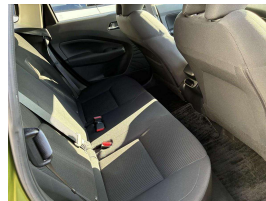

## 2020 Nissan Note Hybrid X Edition - BIG Spec - Grade 4.5. \$20,990

**Stock ID** 17365

**Engine** 1200 cc, Hybrid

**Body** Hatchback

**Odometer** 64,477 km

**Interior** 0

**Transmission** Automatic

Welcome to Wholesale Cars Direct. WCD is quality, WCD is service, it is who we are.