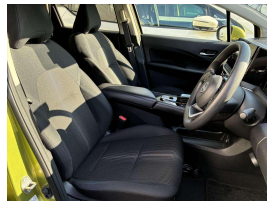

## 2020 Nissan Note Hybrid X Edition - BIG Spec - Grade 4.5. \$20,990

**Stock ID** 17365

**Engine** 1200 cc, Hybrid

**Body** Hatchback

**Odometer** 64,477 km

**Interior** 0

**Transmission** Automatic

Welcome to Wholesale Cars Direct. WCD is quality, WCD is service, it is who we are.