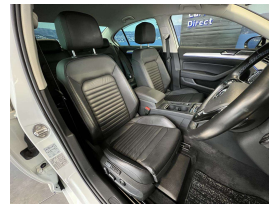

Wholesale Cars Direct

2017 Volkswagen Passat GTE PHEV - Advance - Grade 4.5 - N

Vehicle	Odometer	Engine	Seats	Stock ID
Details	56.770 km	1400 cc	-	16036

TRADE IN's

All trade ins can be facilitated here quickly and easily