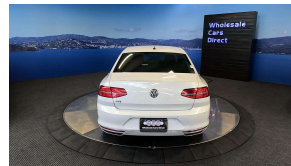

Wholesale Cars Direct

2017 Volkswagen Passat GTE PHEV - Advance - Grade 4.5 - N

Vehicle	Odometer	Engine	Seats	Stock ID
Details	56.770 km	1400 cc	-	16036

TRADE IN's

All trade ins can be facilitated here quickly and easily