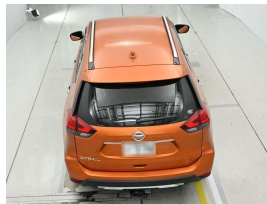

Wholesale Cars Direct

2018 Nissan Xtrail 4wd - 360 Degree Camera - HUGE Spec - Grade 4.5.

Stock ID 17313

Engine 2000 cc

Body SUV

Odometer 70,858 km

Interior Leather

Transmission Automatic