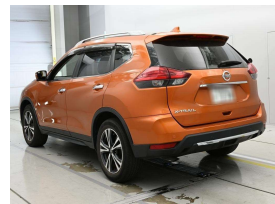

Wholesale Cars Direct

2018 Nissan Xtrail 4wd - 360 Degree Camera - HUGE Spec - Grade 4.5.

Stock ID 17313

Engine 2000 cc

Body SUV

Odometer 70,858 km

Interior Leather

Transmission Automatic