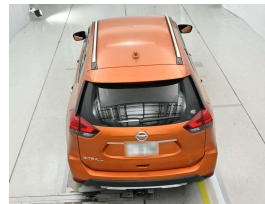

## 2018 Nissan X-Trail 4WD - Big Spec - Grade 4.5. \$22,990

**Stock ID** 17313

**Engine** 2000 cc, Internal Combustion

**Body** SUV

**Odometer** 71,040 km

**Interior** Leather

**Transmission** Automatic

Welcome to Wholesale Cars Direct.  
WCD is quality, WCD is service, it is who we are.

An exceptional big spec grade 4.5 example. Comes with Nissans Emergency braking system, Lane departure warning, Reverse camera, 360 Degree Camera, Leather trim, Heated front seats, 4WD, Proximity keyless - Push button start, Stability control, Rear parking sensors, Electric Tailgate, Dual side climate control, 3 Point seat belts for all seats, 18" factory alloys with a brand new set of tires fitted in NZ, 3 Point seat belts for all seats, Isofix car seat anchor points. Auto headlights.