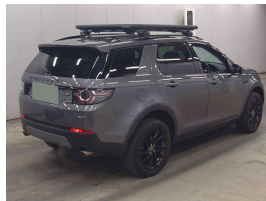

2017 Land Rover Discovery Sport HSE AWD - Grade 4.5 - Good Look.

Stock ID 17353
Engine 2000 cc
Body SUV
Odometer 46,810 km
Interior 0
Transmission Automatic

Welcome to Wholesale Cars Direct. WCD is quality, WCD is service, it is who we are.

A great look Land Rover Discovery. This is due to arrive end of June. It can be fast tracked through compliance upon arrival with genuine interest, or purchased prior subject to condition & test drive.