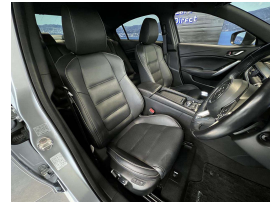

Wholesale Cars Direct

2017 Mazda Atenza 25S Leather - Grade 4.5 - Apple Car Play

Vehicle	Odometer	Engine	Seats	Stock ID
Details	45.890 km	2500 cc	5	15974

TRADE IN's

All trade ins can be facilitated here quickly and easily