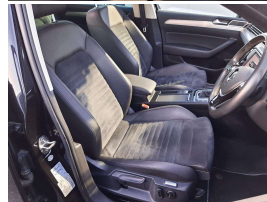

## 2017 Volkswagen Passat 1.4TSI Elegance - Grade 4.5 - NZ Na

Vehicle	Odometer	Engine	Seats	Stock ID
Details	54,082 km	1400 cc	5	15972