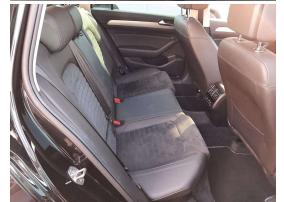

## 2017 Volkswagen Passat 1.4TSI Elegance - Grade 4.5 - NZ Na

Vehicle	Odometer	Engine	Seats	Stock ID
Details	54,082 km	1400 cc	5	15972