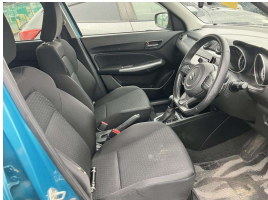

Wholesale Cars Direct

2017 Suzuki Swift Hybrid ML - Heated Front Seats. \$15,990

Stock ID 17257
Engine 1200 cc, Hybrid
Body Hatchback
Odometer 106,704 km
Interior 0
Transmission Automatic

Welcome to Wholesale Cars Direct.
WCD is quality, WCD is service, it is who we are.