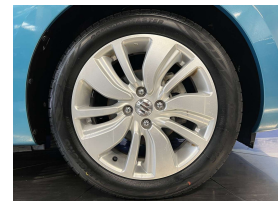

## 2017 Suzuki Swift Hybrid - Wireless Apple Car Play - New Tires -

**Stock ID** 17257

**Engine** 1200 cc, Hybrid

**Body** Hatchback

**Odometer** 106,820 km

**Interior** 0

**Transmission** Automatic

Welcome to Wholesale Cars Direct.  
WCD is quality, WCD is service, it is who we are.

A pristine example of a Hybrid Suzuki swift. Comes with paddle shift tiptronic, Heated drivers seat, Proximity key - Push button start, Climate air conditioning, Split folding rear seats, Traction control, Factory 16" alloy wheels with a brand new set of tires fitted in NZ, 6 airbags, Isofix car seat anchor points for all seats, Wireless Apple Car Play, Bluetooth..