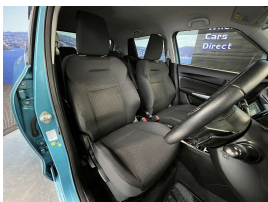

## 2017 Suzuki Swift Hybrid - Wireless Apple Car Play - New Tires -

**Stock ID** 17257

**Engine** 1200 cc, Hybrid

**Body** Hatchback

**Odometer** 106,820 km

**Interior** 0

**Transmission** Automatic

Welcome to Wholesale Cars Direct.  
WCD is quality, WCD is service, it is who we are.

A pristine example of a Hybrid Suzuki swift. Comes with paddle shift tiptronic, Heated drivers seat, Proximity key - Push button start, Climate air conditioning, Split folding rear seats, Traction control, Factory 16" alloy wheels with a brand new set of tires fitted in NZ, 6 airbags, Isofix car seat anchor points for all seats, Wireless Apple Car Play, Bluetooth..