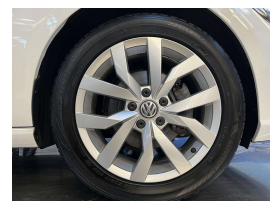

## 2018 Volkswagen Golf 1.4TSI Highline - Virtual Cockpit - NZ

Vehicle	Odometer	Engine	Seats	Stock ID
Details	50.526 km	1400 cc	5	16140