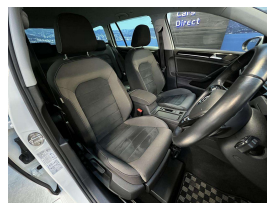

## 2018 Volkswagen Golf 1.4TSI Highline - Virtual Cockpit - NZ

Vehicle	Odometer	Engine	Seats	Stock ID
Details	50.526 km	1400 cc	5	16140